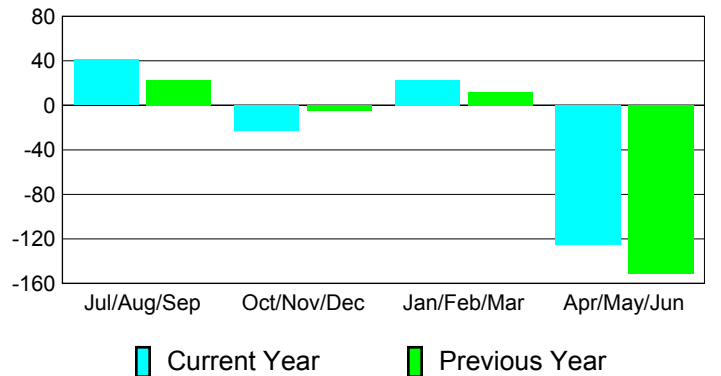

Comparison of Membership Gain/Loss

Current Year Compared to the Previous Year