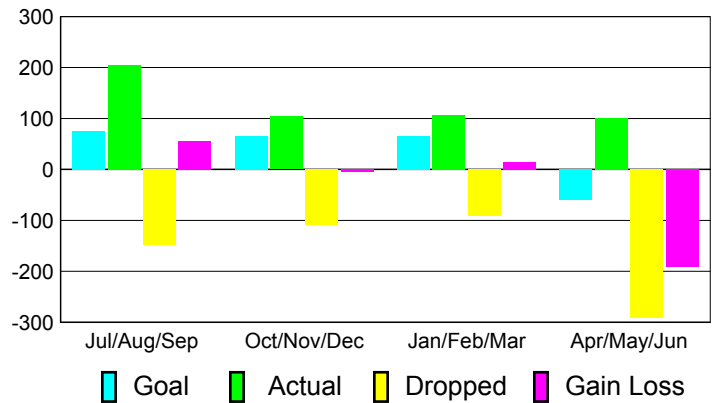

Membership Results 2010-2011

Goal, New, Dropped, Gain/Loss

Comparison of Membership Gain/Loss

Current Year Compared to the Previous Year