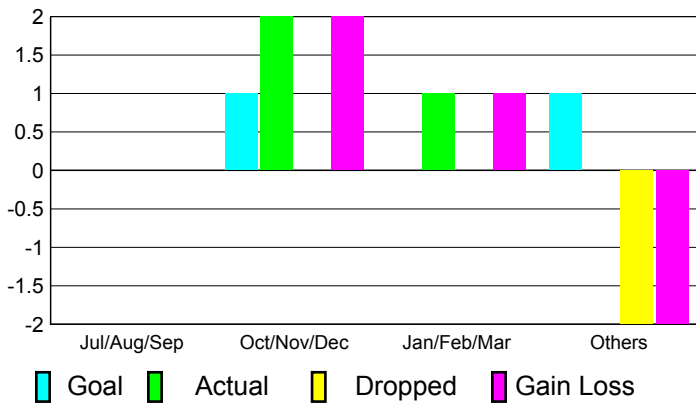

2010-2011 GMT Reports for District (or Undistricted) **District 334 A**

GMT: **Junichi Takata**

Location: **JAPAN**

GMT CA: **5**

CLUBS

Club Results
2010-2011

Clubs
2009-2010

Month	New Club Goal	Actual New Clubs	Actual Dropped Clubs	Gain/Loss of Clubs	Gain/Loss of Clubs
Jul/Aug/Sep	0	0	0	0	1
Oct/Nov/Dec	1	2	0	2	-1
Jan/Feb/Mar	0	1	0	1	0
Apr/May/June	1	0	-2	-2	1
Totals	2	3	-2	1	1

Club Results 2010-2011

Goal, New, Dropped, Gain/Loss

Comparison of Club Gain/Loss

Current Year Compared to the Previous Year