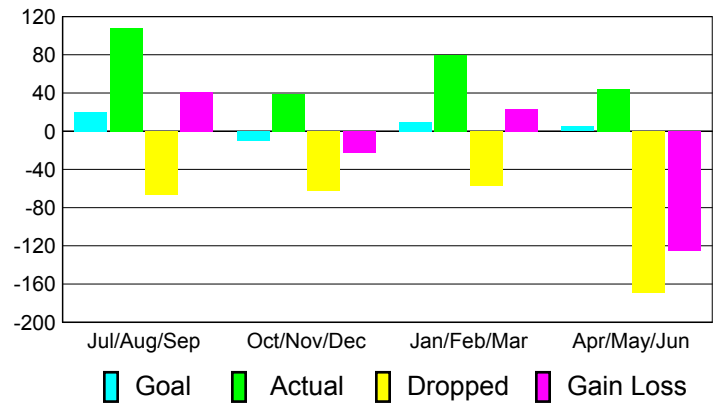

Membership Results 2010-2011

Goal, New, Dropped, Gain/Loss