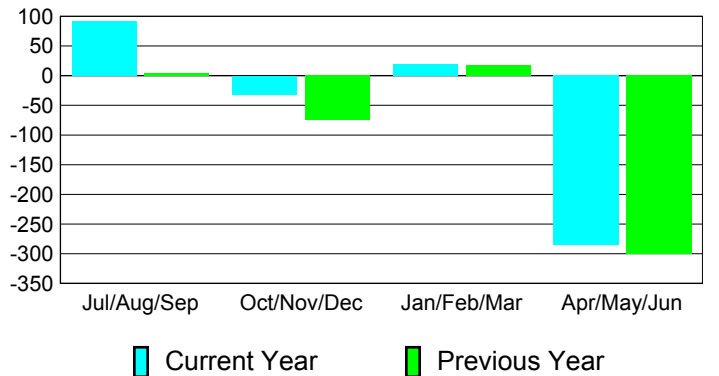

Gender Comparison 2010-2011

Jul/Aug/Sep

Oct/Nov/Dec

Jan/Feb/Mar

Apr/May/June

Male

Female