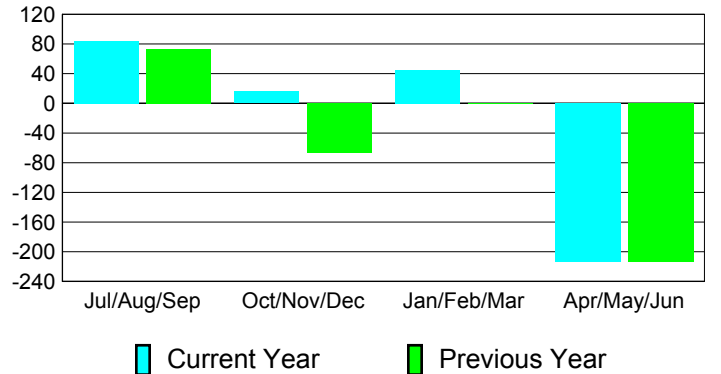

Gender Comparison 2010-2011

Jul/Aug/Sep

Oct/Nov/Dec

Jan/Feb/Mar

Apr/May/June

Male

Female