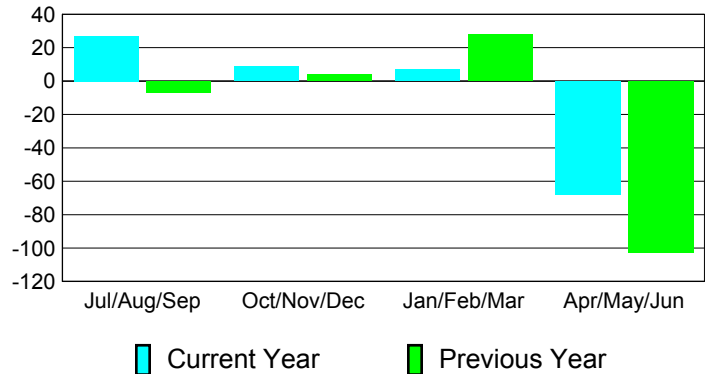

Gender Comparison 2010-2011

Jul/Aug/Sep

Oct/Nov/Dec

Jan/Feb/Mar

Apr/May/Jun

Male

Female