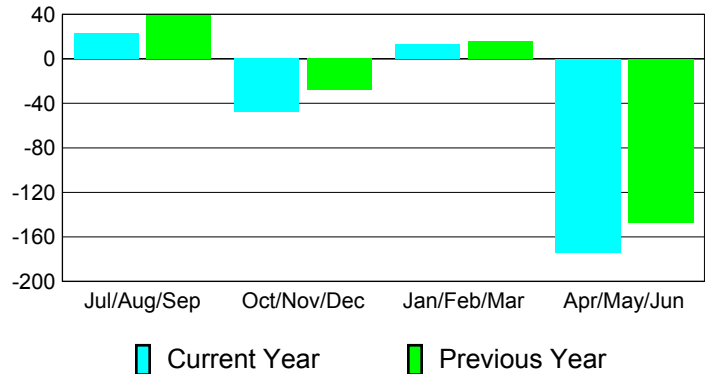

Gender Comparison 2010-2011

Jul/Aug/Sep

Oct/Nov/Dec

Jan/Feb/Mar

Apr/May/June

Male

Female