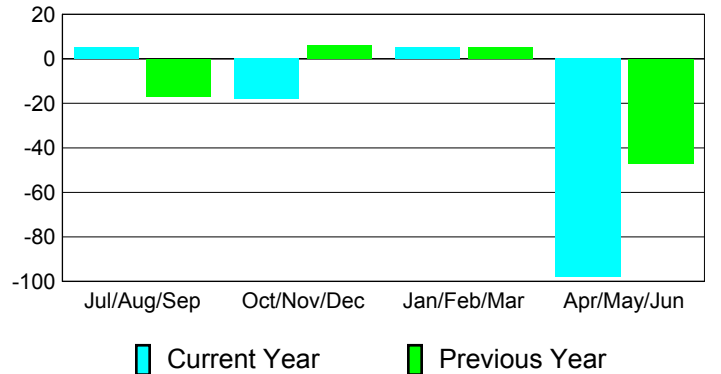

Gender Comparison 2010-2011

Jul/Aug/Sep

Oct/Nov/Dec

Jan/Feb/Mar

Apr/May/Jun

Male

Female