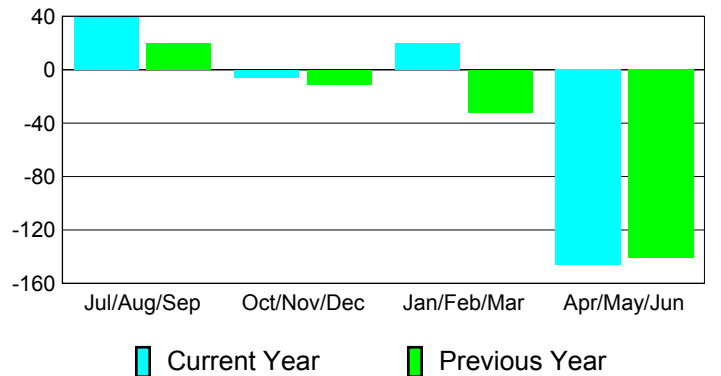

Comparison of Membership Gain/Loss

Current Year Compared to the Previous Year