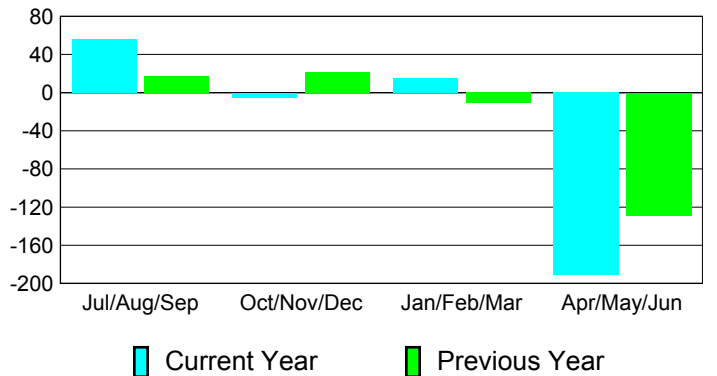

Gender Comparison 2010-2011

Jul/Aug/Sep

Oct/Nov/Dec

Jan/Feb/Mar

Apr/May/June

Male

Female