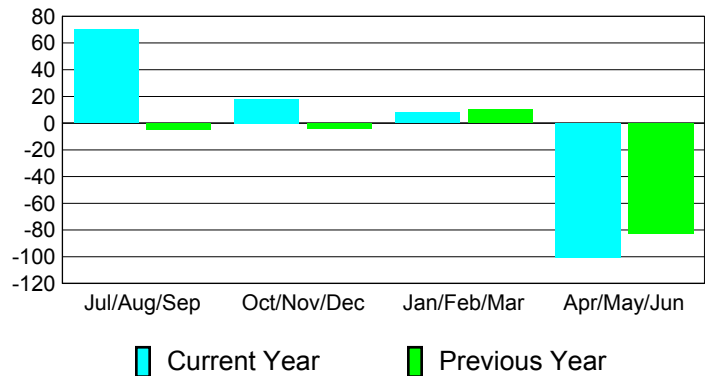

Gender Comparison 2010-2011

Jul/Aug/Sep

Oct/Nov/Dec

Jan/Feb/Mar

Apr/May/June

Male

Female