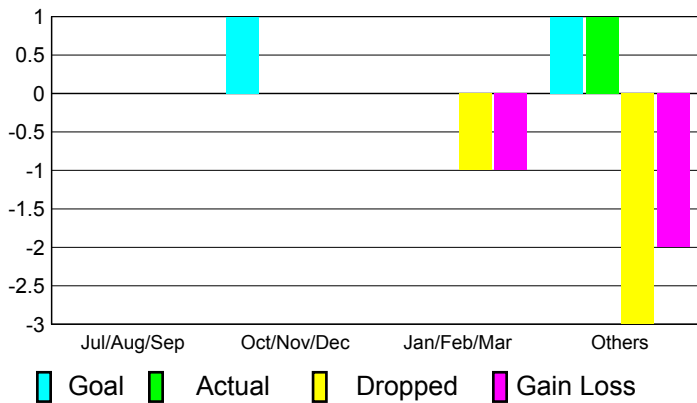

2010-2011 GMT Reports for District (or Undistricted) **District 335 A**

GMT: **Junichi Takata**

Location: **JAPAN**

GMT CA: **5**

CLUBS

Club Results
2010-2011

Clubs
2009-2010

Month	New Club Goal	Actual New Clubs	Actual Dropped Clubs	Gain/Loss of Clubs	Gain/Loss of Clubs
Jul/Aug/Sep	0	0	0	0	0
Oct/Nov/Dec	1	0	0	0	0
Jan/Feb/Mar	0	0	-1	-1	0
Apr/May/Jun	1	1	-3	-2	0
Totals	2	1	-4	-3	0

Club Results 2010-2011

Goal, New, Dropped, Gain/Loss

Comparison of Club Gain/Loss

Current Year Compared to the Previous Year