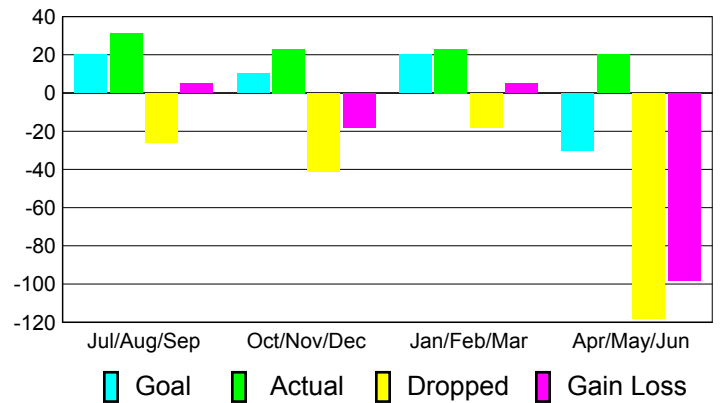

Membership Results 2010-2011

Goal, New, Dropped, Gain/Loss

Comparison of Membership Gain/Loss

Current Year Compared to the Previous Year