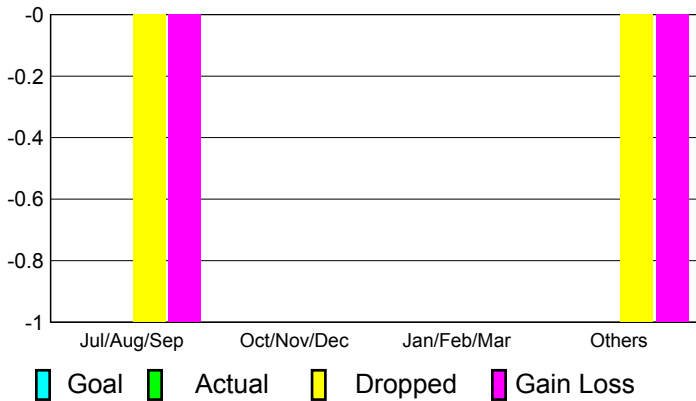

2010-2011 GMT Reports for District (or Undistricted) District 336 C

GMT: Junichi Takata

Location: JAPAN

GMT CA: 5

CLUBS

Club Results
2010-2011

Clubs
2009-2010

Month	New Club Goal	Actual New Clubs	Actual Dropped Clubs	Gain/Loss of Clubs	Gain/Loss of Clubs
Jul/Aug/Sep	0	0	-1	-1	0
Oct/Nov/Dec	0	0	0	0	0
Jan/Feb/Mar	0	0	0	0	0
Apr/May/June	0	0	-1	-1	0
Totals	0	0	-2	-2	0

Club Results 2010-2011

Goal, New, Dropped, Gain/Loss

Comparison of Club Gain/Loss

Current Year Compared to the Previous Year