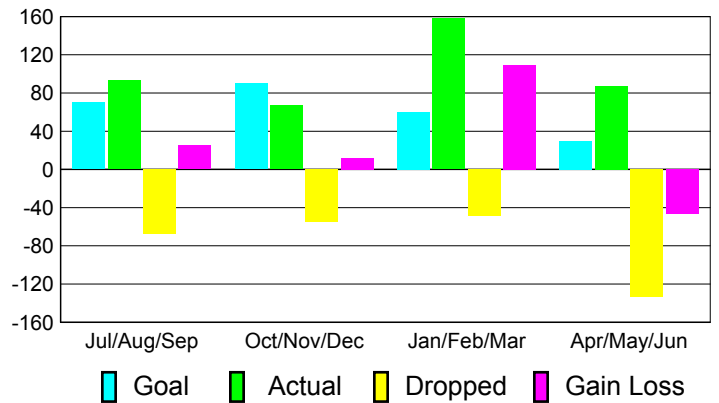

Membership Results 2010-2011

Goal, New, Dropped, Gain/Loss

Comparison of Membership Gain/Loss

Current Year Compared to the Previous Year