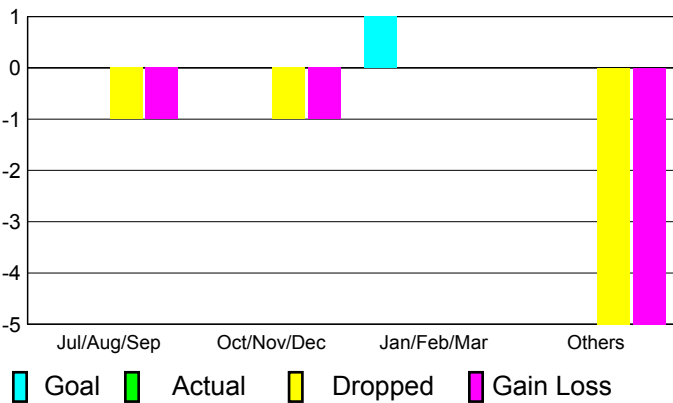

2010-2011 GMT Reports for District (or Undistricted) **District 335 B**

GMT: **Junichi Takata**

Location: **JAPAN**

GMT CA: **5**

CLUBS

Club Results
2010-2011

Clubs
2009-2010

Month	New Club Goal	Actual New Clubs	Actual Dropped Clubs	Gain/Loss of Clubs	Gain/Loss of Clubs
Jul/Aug/Sep	0	0	-1	-1	0
Oct/Nov/Dec	0	0	-1	-1	0
Jan/Feb/Mar	1	0	0	0	0
Apr/May/June	0	0	-5	-5	0
Totals	1	0	-7	-7	0

Club Results 2010-2011

Goal, New, Dropped, Gain/Loss

Comparison of Club Gain/Loss

Current Year Compared to the Previous Year