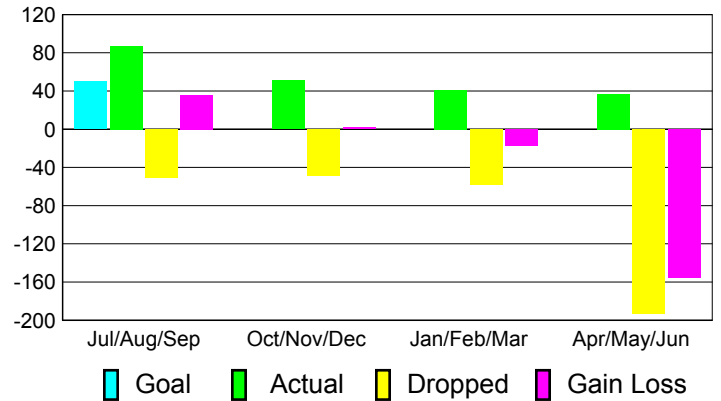

Membership Results 2010-2011

Goal, New, Dropped, Gain/Loss

Comparison of Membership Gain/Loss

Current Year Compared to the Previous Year