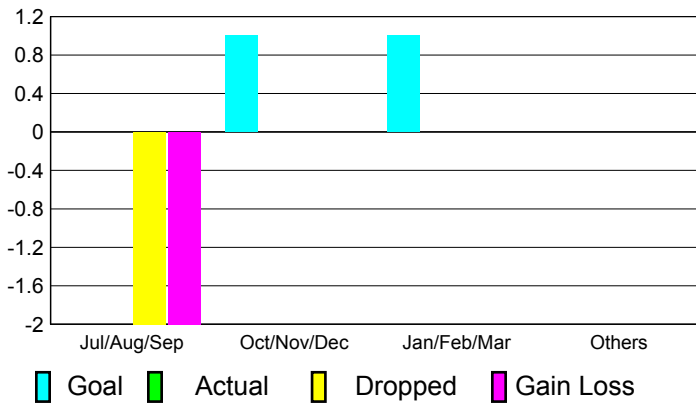

2010-2011 GMT Reports for District (or Undistricted) **District 336 A**

GMT: **Junichi Takata**

Location: **JAPAN**

GMT CA: **5**

CLUBS

Club Results
2010-2011

Clubs
2009-2010

Month	New Club Goal	Actual New Clubs	Actual Dropped Clubs	Gain/Loss of Clubs	Gain/Loss of Clubs
Jul/Aug/Sep	0	0	-2	-2	0
Oct/Nov/Dec	1	0	0	0	1
Jan/Feb/Mar	1	0	0	0	1
Apr/May/June	0	0	0	0	1
Totals	2	0	-2	-2	3

Club Results 2010-2011

Goal, New, Dropped, Gain/Loss

Comparison of Club Gain/Loss

Current Year Compared to the Previous Year