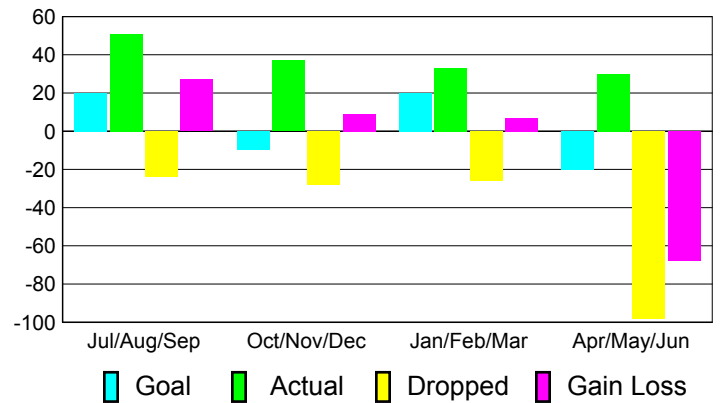

Membership Results 2010-2011

Goal, New, Dropped, Gain/Loss

Comparison of Membership Gain/Loss

Current Year Compared to the Previous Year