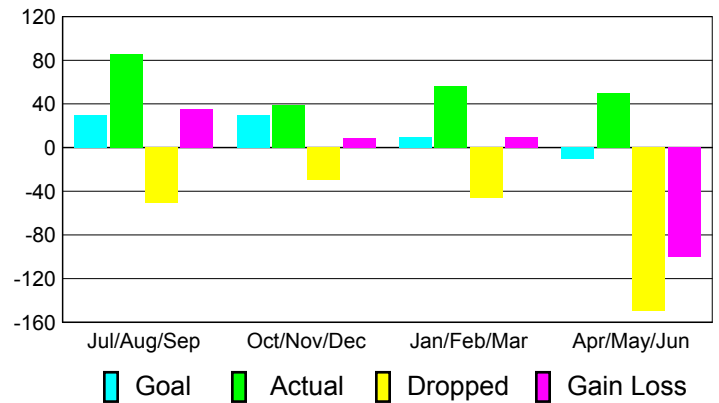

Membership Results 2010-2011

Goal, New, Dropped, Gain/Loss

Comparison of Membership Gain/Loss

Current Year Compared to the Previous Year