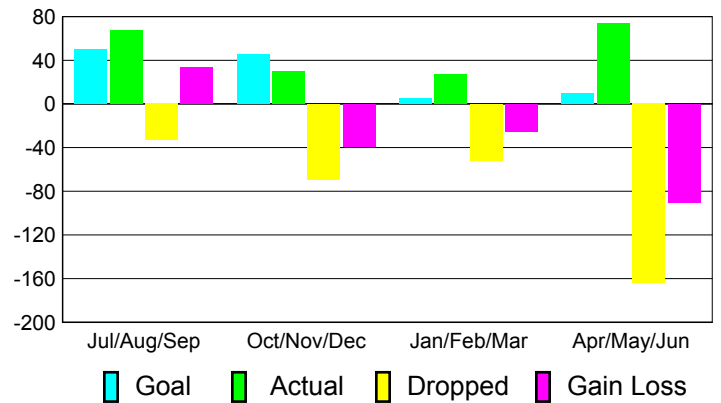

Membership Results 2010-2011

Goal, New, Dropped, Gain/Loss

Comparison of Membership Gain/Loss

Current Year Compared to the Previous Year