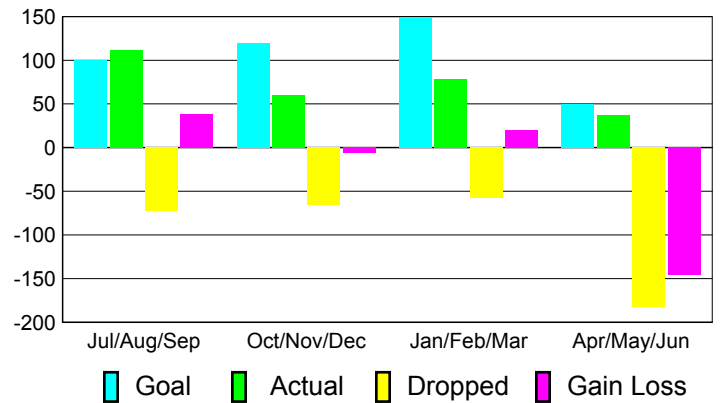

Membership Results 2010-2011

Goal, New, Dropped, Gain/Loss