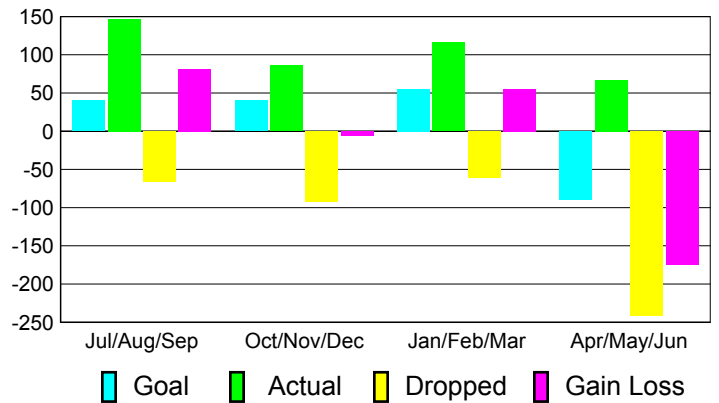

Membership Results 2010-2011

Goal, New, Dropped, Gain/Loss

Comparison of Membership Gain/Loss

Current Year Compared to the Previous Year