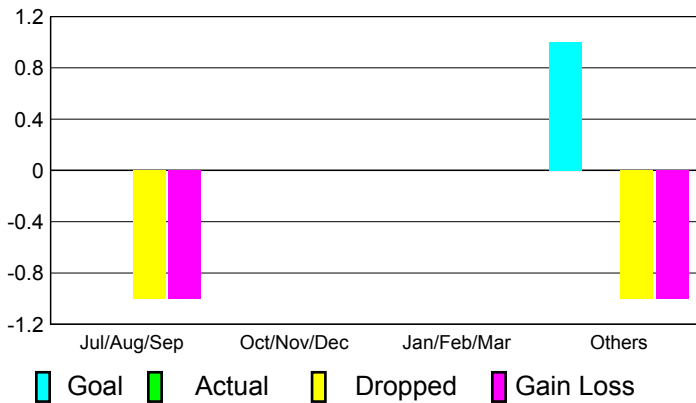

2010-2011 GMT Reports for District (or Undistricted) **District 334 B**

GMT: **Junichi Takata**

Location: **JAPAN**

GMT CA: **5**

CLUBS

Club Results
2010-2011

Clubs
2009-2010

Month	New Club Goal	Actual New Clubs	Actual Dropped Clubs	Gain/Loss of Clubs	Gain/Loss of Clubs
Jul/Aug/Sep	0	0	-1	-1	0
Oct/Nov/Dec	0	0	0	0	0
Jan/Feb/Mar	0	0	0	0	0
Apr/May/June	1	0	-1	-1	0
Totals	1	0	-2	-2	0

Club Results 2010-2011

Goal, New, Dropped, Gain/Loss

Comparison of Club Gain/Loss

Current Year Compared to the Previous Year