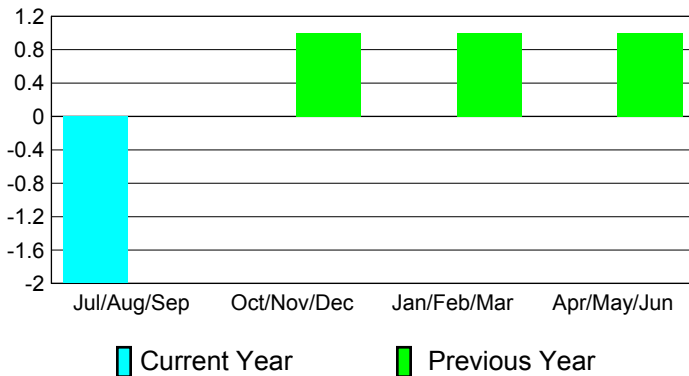

2010-2011 GMT Reports for District (or Undistricted) **District 336 A**

GMT: **Junichi Takata**

Location: **JAPAN**

GMT CA: **5**

CLUBS

Club Results
2010-2011

Clubs
2009-2010

Month	New Club Goal	Actual New Clubs	Actual Dropped Clubs	Gain/Loss of Clubs	Gain/Loss of Clubs
Jul/Aug/Sep	0	0	-2	-2	0
Oct/Nov/Dec	1	0	0	0	1
Jan/Feb/Mar	1	0	0	0	1
Apr/May/June	0	0	0	0	1
Totals	2	0	-2	-2	3

Club Results 2010-2011

Goal, New, Dropped, Gain/Loss

Comparison of Club Gain/Loss

Current Year Compared to the Previous Year

YTD Status Quo Clubs 2010-2011

Status Quo Clubs Compared to Status Quo Members

MEMBERSHIP

Membership Results
2010-2011

Membership
2009-2010

Month	Net Memb Goal	Actual New Memb	Actual Dropped Memb	Gain/Loss of Memb	Gain/Loss of Memb
Jul/Aug/Sep	75	205	-149	56	17
Oct/Nov/Dec	65	104	-109	-5	21
Jan/Feb/Mar	65	107	-92	15	-11
Apr/May/June	-60	101	-292	-191	-129
Totals	145	517	-642	-125	-102

Membership Results 2010-2011

Goal, New, Dropped, Gain/Loss

Comparison of Membership Gain/Loss

Current Year Compared to the Previous Year

Gender Comparison 2010-2011

Jul/Aug/Sep

Oct/Nov/Dec

Jan/Feb/Mar

Apr/May/June

Male

Female