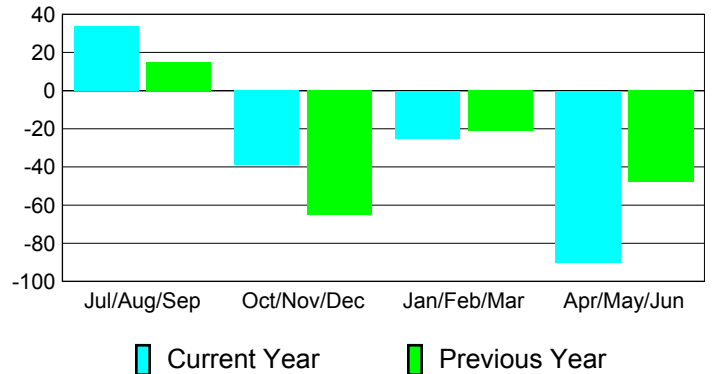

Gender Comparison 2010-2011

Male

Female