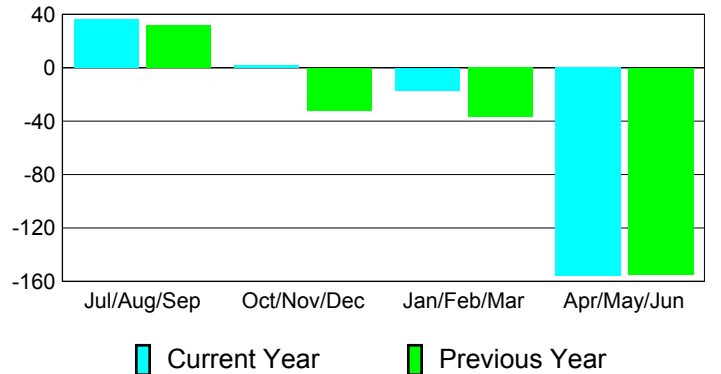

Gender Comparison 2010-2011

Jul/Aug/Sep

Oct/Nov/Dec

Jan/Feb/Mar

Apr/May/June

Male

Female