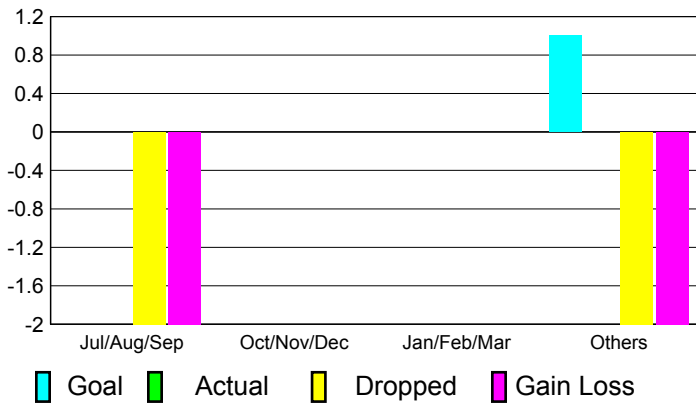

2010-2011 GMT Reports for District (or Undistricted) **District 337 B**

GMT: **Junichi Takata**

Location: **JAPAN**

GMT CA: **5**

CLUBS

Club Results
2010-2011

Clubs
2009-2010

Month	New Club Goal	Actual New Clubs	Actual Dropped Clubs	Gain/Loss of Clubs	Gain/Loss of Clubs
Jul/Aug/Sep	0	0	-2	-2	0
Oct/Nov/Dec	0	0	0	0	0
Jan/Feb/Mar	0	0	0	0	0
Apr/May/June	1	0	-2	-2	1
Totals	1	0	-4	-4	1

Club Results 2010-2011

Goal, New, Dropped, Gain/Loss

Comparison of Club Gain/Loss

Current Year Compared to the Previous Year