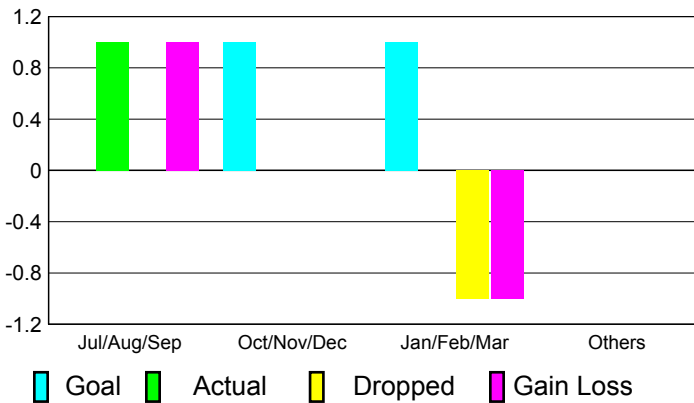

2010-2011 GMT Reports for District (or Undistricted) **District 336 D**

GMT: **Junichi Takata**

Location: **JAPAN**

GMT CA: **5**

CLUBS

Club Results
2010-2011

Clubs
2009-2010

Month	New Club Goal	Actual New Clubs	Actual Dropped Clubs	Gain/Loss of Clubs	Gain/Loss of Clubs
Jul/Aug/Sep	0	1	0	1	0
Oct/Nov/Dec	1	0	0	0	0
Jan/Feb/Mar	1	0	-1	-1	0
Apr/May/June	0	0	0	0	0
Totals	2	1	-1	0	0

Club Results 2010-2011

Goal, New, Dropped, Gain/Loss

Comparison of Club Gain/Loss

Current Year Compared to the Previous Year