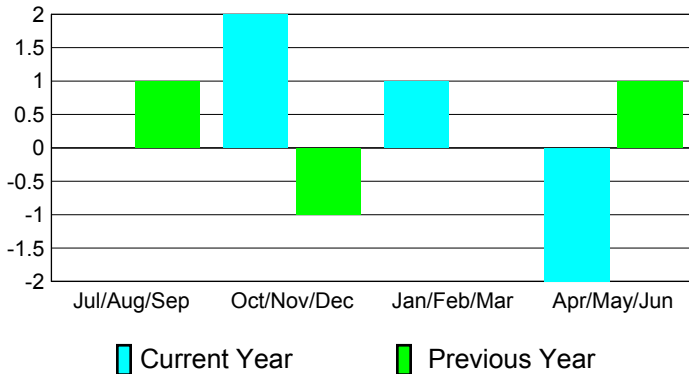

2010-2011 GMT Reports for District (or Undistricted) **District 334 A**

GMT: **Junichi Takata**

Location: **JAPAN**

GMT CA: **5**

CLUBS

Club Results
2010-2011

Clubs
2009-2010

Month	New Club Goal	Actual New Clubs	Actual Dropped Clubs	Gain/Loss of Clubs	Gain/Loss of Clubs
Jul/Aug/Sep	0	0	0	0	1
Oct/Nov/Dec	1	2	0	2	-1
Jan/Feb/Mar	0	1	0	1	0
Apr/May/June	1	0	-2	-2	1
Totals	2	3	-2	1	1

Club Results 2010-2011

Goal, New, Dropped, Gain/Loss

Comparison of Club Gain/Loss

Current Year Compared to the Previous Year

YTD Status Quo Clubs 2010-2011

Status Quo Clubs Compared to Status Quo Members

MEMBERSHIP

Membership Results
2010-2011

Membership
2009-2010

Month	Net Memb Goal	Actual New Memb	Actual Dropped Memb	Gain/Loss of Memb	Gain/Loss of Memb
Jul/Aug/Sep	110	152	-68	84	73
Oct/Nov/Dec	55	110	-94	16	-66
Jan/Feb/Mar	0	112	-67	45	-1
Apr/May/June	-65	87	-300	-213	-214
Totals	100	461	-529	-68	-208

Membership Results 2010-2011

Goal, New, Dropped, Gain/Loss

Comparison of Membership Gain/Loss

Current Year Compared to the Previous Year

Gender Comparison 2010-2011

Jul/Aug/Sep

Oct/Nov/Dec

Jan/Feb/Mar

Apr/May/June

Male

Female