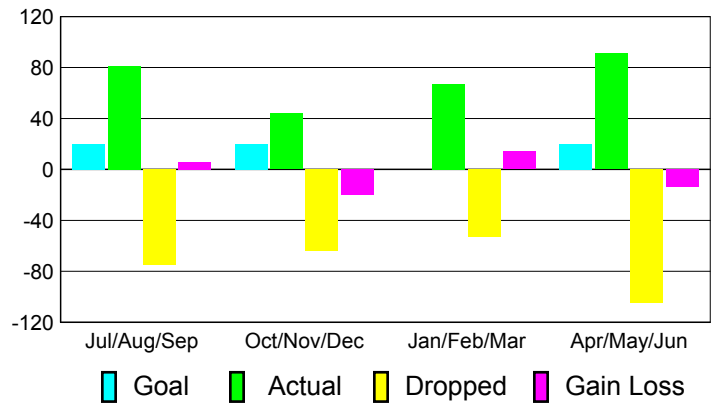

Membership Results 2010-2011

Goal, New, Dropped, Gain/Loss

Comparison of Membership Gain/Loss

Current Year Compared to the Previous Year