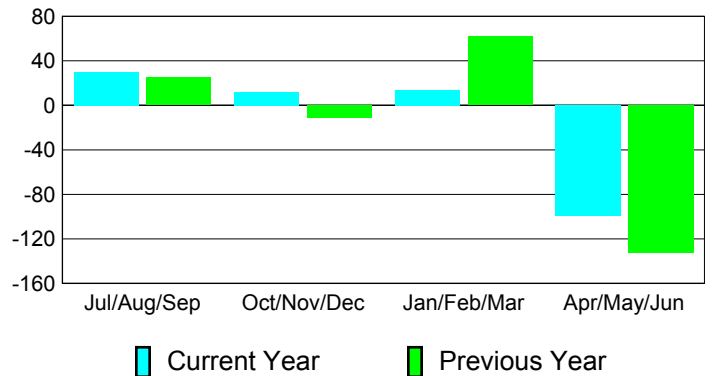

Gender Comparison 2010-2011

Jul/Aug/Sep

Oct/Nov/Dec

Jan/Feb/Mar

Apr/May/Jun

Male

Female